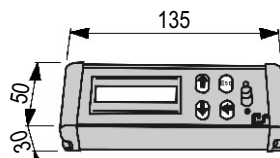

Technical specifications

Input power	12 V	LSG700, foldable led sign	
Use temperature range	-20°/+50°C	Screen size (mm)	506 x 86
Number of programmable messages	200	Weight (gr)	2850
Number of lines by message	8	LCD700, control head	
Number of characters in display	10	4 keys + ON/OFF switch	
Character size (mm)	75 x 40	Screen size (mm)	50 x 12
Matrix size	7 x 5 leds	Weight (gr)	140
LED characteristics:		TPL700, programming terminal	
LED colour	Red	Screen size (mm)	99 x 23
LED diameter (mm)	5	Weight (gr)	585
Radiation angle	15°		

How to order

1. Select the SmartSign Series references from the list below:

2025310	LSG700, foldable LED sign	2025327	TPL700, programming terminal, Spanish
8216112	LCD700, control head, Spanish	2025327GB	TPL700, programming terminal, English
8216112GB	LCD700, control head, English	2025327F	TPL700, programming terminal, French
8216112F	LCD700, control head, French	2025327I	TPL700, programming terminal, Italian
8216112I	LCD700, control head, Italian		

LSG700 (folded). Dimensions in mm

LCD700. Dimensions in mm

LSG700 (unfolded). Dimensions in mm

TPL700. Dimensions in mm

Directional arrows centre-outwards

“Square” graphic character

LSG700, foldable LED sign