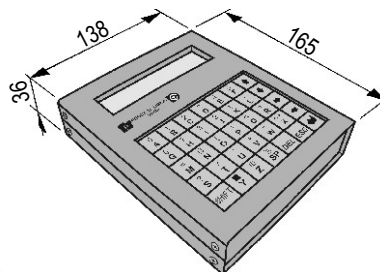

Technical specifications

Input power	12 V	LSG700, foldable led sign	
Use temperature range	-20°/+50°C	Screen size (mm)	506 x 86
Number of programmable messages	200	Weight (gr)	2850
Number of lines by message	8	LCD700, control head	
Number of characters in display	10	4 keys + ON/OFF switch	
Character size (mm)	75 x 40	Screen size (mm)	50 x 12
Matrix size	7 x 5 leds	Weight (gr)	140
LED characteristics:		TPL700, programming terminal	
LED colour	Red	Screen size (mm)	99 x 23
LED diameter (mm)	5	Weight (gr)	585
Radiation angle	15°		

How to order

1. Select the SmartSign Series references from the list below:

2025310	LSG700, foldable LED sign	2025327	TPL700, programming terminal, Spanish
8216112	LCD700, control head, Spanish	2025327GB	TPL700, programming terminal, English
8216112GB	LCD700, control head, English	2025327F	TPL700, programming terminal, French
8216112F	LCD700, control head, French	2025327I	TPL700, programming terminal, Italian
8216112I	LCD700, control head, Italian		

LSG700 (folded). Dimensions in mm

LCD700. Dimensions in mm

LSG700 (unfolded). Dimensions in mm

TPL700. Dimensions in mm

Directional arrows centre-outwards

“Square” graphic character

LSG700, foldable LED sign