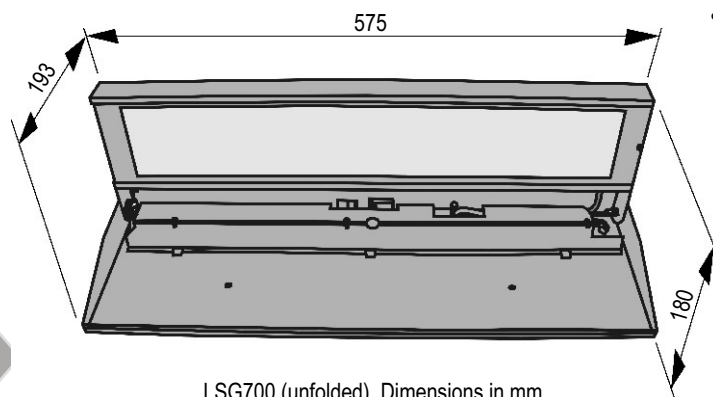

Technical specifications

Input power	12 V	LSG700, foldable led sign	
Use temperature range	-20°/+50°C	Screen size (mm)	506 x 86
Number of programmable messages	200	Weight (gr)	2850
Number of lines by message	8	LCD700, control head	
Number of characters in display	10	4 keys + ON/OFF switch	
Character size (mm)	75 x 40	Screen size (mm)	50 x 12
Matrix size	7 x 5 leds	Weight (gr)	140
LED characteristics:		TPL700, programming terminal	
LED colour	Red	Screen size (mm)	99 x 23
LED diameter (mm)	5	Weight (gr)	585
Radiation angle	15°		

LSG700 (folded). Dimensions in mm

LCD700. Dimensions in mm

LSG700 (unfolded). Dimensions in mm

TPL700. Dimensions in mm

Directional arrows centre-outwards

“Square” graphic character

LSG700, foldable LED sign