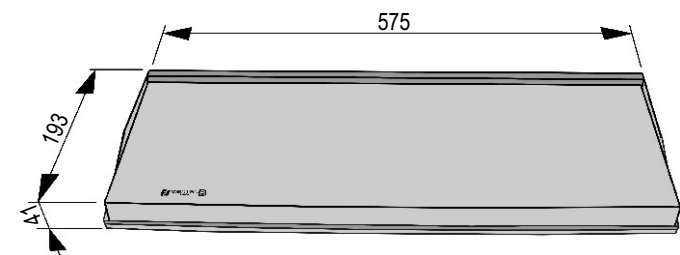

Technical specifications

Input power	12 V	LSG700, foldable led sign	
Use temperature range	-20°/+50°C	Screen size (mm)	506 x 86
Number of programmable messages	200	Weight (gr)	2850
Number of lines by message	8	LCD700, control head	
Number of characters in display	10	4 keys + ON/OFF switch	
Character size (mm)	75 x 40	Screen size (mm)	50 x 12
Matrix size	7 x 5 leds	Weight (gr)	140
LED characteristics:		TPL700, programming terminal	
LED colour	Red	Screen size (mm)	99 x 23
LED diameter (mm)	5	Weight (gr)	585
Radiation angle	15°		

How to order

1. Select the SmartSign Series references from the list below:

2025310	LSG700, foldable LED sign	2025327	TPL700, programming terminal, Spanish
8216112	LCD700, control head, Spanish	2025327GB	TPL700, programming terminal, English
8216112GB	LCD700, control head, English	2025327F	TPL700, programming terminal, French
8216112F	LCD700, control head, French	2025327I	TPL700, programming terminal, Italian
8216112I	LCD700, control head, Italian		

LSG700 (folded). Dimensions in mm

LCD700. Dimensions in mm

LSG700 (unfolded). Dimensions in mm

TPL700. Dimensions in mm

Directional arrows centre-outwards

“Square” graphic character

LSG700, foldable LED sign