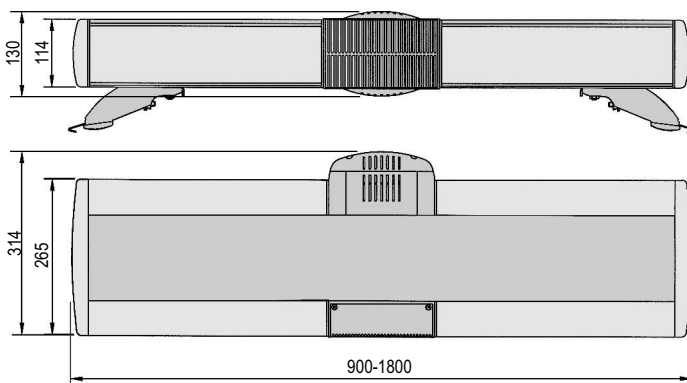

Central illuminated sign

SmartSign programmable LED sign

Roof connector

Permanent roof mount

Detachable hook-on mount

9000 Sputnik, 8000 and 7000 Series. Dimensions (mm)

An ISO9001:2000 Certified Company
Dr. Ferrán, 7
08339 VILASSAR DE DALT
BARCELONA - SPAIN
Tel 34 93 741 79 32
Fax 34 93 750 78 23
Email: marketing@vama.es