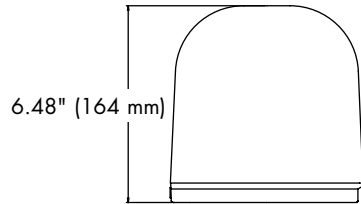

Belt clip design for easy storage when not in use.

Wireless VisiBeam Specifications	
Voltage	12/24 VDC
Amp Draw	7.8 @ 12.8 VDC (100W)
	2.7 @ 25.6 VDC (65W)
Candelas	90,000 (65W)
	125,000 (100W)
Operating Frequency	433.92 MHz
Dimensions	
Diameter	6.5 in (165 mm)
Height	6.5 in (165 mm) - permanent mount
	6.9 in (175 mm) - magnetic mount
Ship Weight	
	2.0 lbs (0.9 kg)