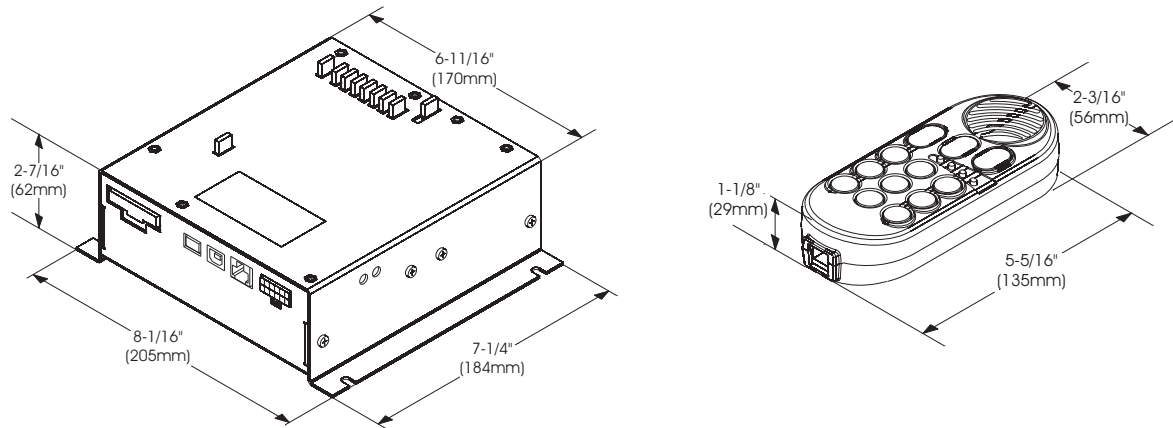

HHS2200 Siren Specifications

HHS2200 Siren Tones

Standard Tones

Airhorn
Mech Man Coast
Manual Stop
Manual Coast
Airhorn Hi/Low
Mech Man Stop
Hi/Low
Yelp*
Wail*
Radio
Mech Wail
Alternate Yelp*
Yelp 249*
Alternate Wail*
Piercer
PA

* California Title 13 Tones

Specialty Tones

Comp Yelp
Woop
Comp Wail
Alarm
Warning
Wail/Yelp/Piercer
Pulsed Piercer
Pulsed Airhorn
Comp Piercer
Warble
800 HZ
Wail/Yelp

European Tones

Wail 850-1700 5.25s
Hi/Low SPO
Martin Hi/Low
Hi/Low GEN
Comp Hi/Low 2800/2000 List
Tritone
DIN Hi/Low
392 AVF
Wail 378p3
Yelp 225
Hi/Low 510-1150
Hi/Low 466p
FRA AF
Hi/Low 500-660
Hi/Low 610-760
Comp Hi/Low 1800/1400 List
Hi/Low POL
Composit Tritone
Wail 850-1700 4s
Hi/Low UMH

51 Winthrop Road
Chester, Connecticut 06412-0684
(860) 526-9504 • Fax: (860) 526-4078
Internet: www.whelen.com

Whelen Engineering reserves the right to upgrade and improve products without notice.