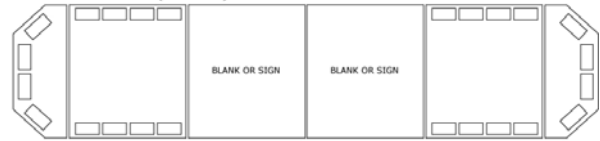

ECO SERIES - 43" (109.2cm)

3000 SERIES - 43" (109.2cm)

3500 SERIES - 43" (109.2cm)

ORDER CODE	SERIES	LENGTH (APPROX)			LED's	PRICE
		INCHES	CM	FEET		
EM109ECO	ECO	47"	120cm	3.9ft	48	£440.00
EM109	3000	47"	120cm	3.9ft	72	£610.00
EM110	3500	47"	120cm	3.9ft	96	£730.00

ECO SERIES - 47" (119.4cm)

3000 SERIES - 47" (119.4cm)

3500 SERIES - 47" (119.4cm)

ORDER CODE	SERIES	LENGTH (APPROX)			LED's	PRICE
		INCHES	CM	FEET		
EM115ECO	ECO	54.5"	138cm	4.5ft	48	£500.00
EM115	3000	54.5"	138cm	4.5ft	72	£670.00
EM116	3500	54.5"	138cm	4.5ft	120	£910.00

ECO SERIES - 54.5" (138.4cm)

3000 SERIES - 54.5" (138.4cm)

3500 SERIES - 54.5" (138.4cm)

ORDER CODE	SERIES	LENGTH (APPROX)			LED's	PRICE
		INCHES	CM	FEET		
EM120ECO	ECO	59"	150cm	4.9ft	48	£500.00
EM120	3000	59"	150cm	4.9ft	72	£670.00
EM121	3500	59"	150cm	4.9ft	120	£910.00

ECO SERIES - 59" (149.9cm)

3000 SERIES - 59" (149.9cm)

3500 SERIES - 59" (149.9cm)

ORDER CODE	SERIES	LENGTH (APPROX)			LED's	PRICE
		INCHES	CM	FEET		
EM125ECO	ECO	66"	168cm	5.5ft	48	£560.00
EM125	3000	66"	168cm	5.5ft	72	£730.00
EM126	3500	66"	168cm	5.5ft	144	£1,090.00