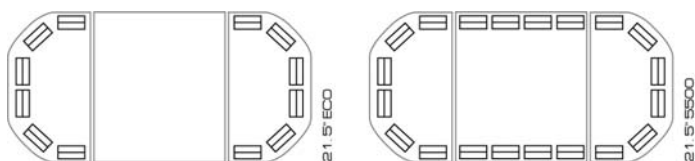

ECO SERIES - 70.5" (179.1cm)

3000 SERIES - 70.5" (179.1cm)

3500 SERIES - 70.5" (179.1cm)

ORDER CODE	SERIES	LENGTH (APPROX)			LED's	PRICE
		INCHES	CM	FEET		
EM135ECO	ECO	77.5"	197cm	6.5ft	48	£620.00
EM135	3000	77.5"	197cm	6.5ft	72	£790.00
EM136	3500	77.5"	197cm	6.5ft	168	£1,270.00

ECO SERIES - 77.5" (196.9cm)

3000 SERIES - 77.5" (196.9cm)

3500 SERIES - 77.5" (196.9cm)

ORDER CODE	SERIES	LENGTH (APPROX)			LED's	PRICE
		INCHES	CM	FEET		
EM140ECO	ECO	82"	208cm	6.8ft	48	£620.00
EM140	3000	82"	208cm	6.8ft	72	£790.00
EM141	3500	82"	208cm	6.8ft	168	£1,270.00

3000 SERIES - 82" (208.3cm)

3000 SERIES - 82" (208.3cm)

3500 SERIES - 82" (208.3cm)

ORDER CODE	SERIES	LENGTH (APPROX)			LED's	PRICE
		INCHES	CM	FEET		
EM150	3000	24	61cm	2ft	24	£280.00
EM151	3000	36	91cm	3ft	36	£380.00
EM152	3000	48	122cm	4ft	48	£480.00
EM153	3000	60	152cm	5ft	60	£580.00
EM154	3000	72	183cm	6ft	72	£680.00
EM155	3000	84	213cm	7ft	84	£780.00

MEGA-FLASH 360 – 5000 SERIES LIGHTBAR RANGE

ORDER CODE	SERIES	LENGTH (APPROX)			LED's	PRICE
		INCHES	CM	FEET		
DS100	ECO	10.5"	27cm	N/A	72	£560.00

ORDER CODE	SERIES	LENGTH (APPROX)			LED's	PRICE
		INCHES	CM	FEET		
DS105	ECO	21.5"	55cm	1ft - 9.5"	72	£660.00
DS110	5500	21.5"	55cm	1ft - 9.5"	120	£900.00