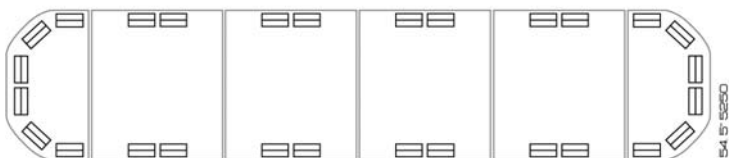

*PLEASE NOTE: EACH KIT INCLUDES A DOUBLE SWITCH CIGARETTE PLUG FOR OPERATION PURPOSES.

ORDER CODE	SERIES	LENGTH (APPROX)			LED's	PRICE
		INCHES	CM	FEET		
DS115	ECO	32.5"	83cm	2ft - 8.5"	72	£760.00
DS120	5250	32.5"	83cm	2ft - 8.5"	120	£1,000.00
DS125	5500	32.5"	83cm	2ft - 8.5"	168	£1,240.00

ORDER CODE	SERIES	LENGTH (APPROX)			LED's	PRICE
		INCHES	CM	FEET		
DS130	ECO	43.5"	111cm	3ft - 7.5"	72	£860.00
DS135	5000	43.5"	111cm	3ft - 7.5"	168	£1,340.00
DS140	5250	43.5"	111cm	3ft - 7.5"	144	£1,220.00
DS145	5500	43.5"	111cm	3ft - 7.5"	216	

ORDER CODE	SERIES	LENGTH (APPROX)			LED's	PRICE
		INCHES	CM	FEET		
DS150	ECO	54.5"	139cm	4ft - 6.5"	72	£960.00
DS155	5000	54.5"	139cm	4ft - 6.5"	168	£1,440.00
DS160	5250	54.5"	139cm	4ft - 6.5"	168	£1,440.00
DS165	5500	54.5"	139cm	4ft - 6.5"	264	£1,920.00