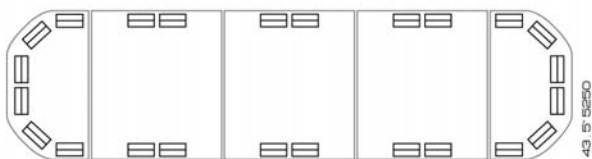

ORDER CODE	SERIES	LENGTH (APPROX)			LED's	PRICE
		INCHES	CM	FEET		
DS130	ECO	43.5"	111cm	3ft - 7.5"	72	£860.00
DS135	5000	43.5"	111cm	3ft - 7.5"	168	£1,340.00
DS140	5250	43.5"	111cm	3ft - 7.5"	144	£1,220.00
DS145	5500	43.5"	111cm	3ft - 7.5"	216