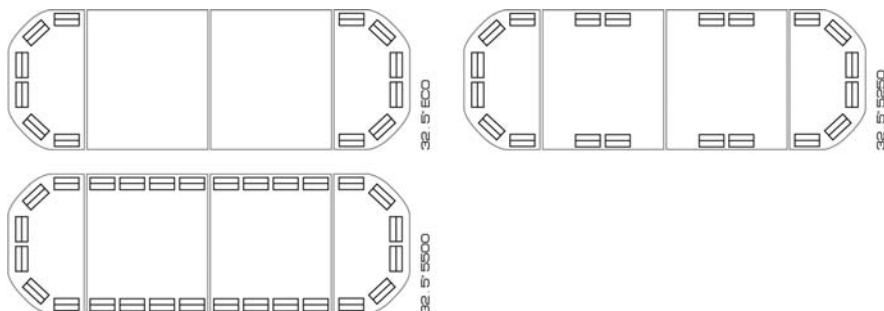

ORDER CODE	SERIES	LENGTH (APPROX)			LED's	PRICE
		INCHES	CM	FEET		
DS115	ECO	32.5"	83cm	2ft - 8.5"	72	£760.00
DS120	5250	32.5"	83cm	2ft - 8.5"	120	£1,000.00
DS125	5500	32.5"	83cm	2ft - 8.5"	168	£1,240.00