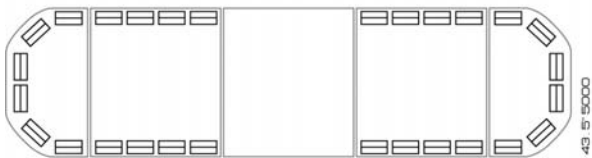

ORDER CODE	SERIES	LENGTH (APPROX)			LED's	PRICE
		INCHES	CM	FEET		
DS130	ECO	43.5"	111cm	3ft - 7.5"	72	£860.00
DS135	5000	43.5"	111cm	3ft - 7.5"	168	£1,340.00
DS140	5250	43.5"	111cm	3ft - 7.5"	144	£1,220.00
DS145	5500	43.5"	111cm	3ft - 7.5"	216