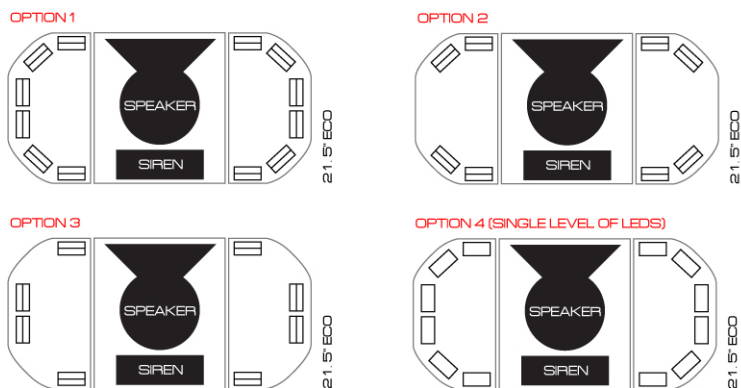

ORDER CODE	EMERGENCY LED & INBUILT SIREN/SPEAKER MINIBAR KITS	PRICE
DS105FIBSM1	KIT1 - 21.5" (72LED) EM500 SIREN, SPEAKER, SWITCH, MAG, LANYARD	£985.00
DS105FIBSM2	KIT2 - 21.5" (48LED) EM500 SIREN, SPEAKER, SWITCH, MAG, LANYARD	£865.00
DS105FIBSM3	KIT3 - 21.5" (48LED) EM500 SIREN, SPEAKER, SWITCH, MAG, LANYARD	£865.00
DS105FIBSM4	KIT4 - 21.5" (36LED) EM500 SIREN, SPEAKER, SWITCH, MAG, LANYARD	£805.00

*PLEASE NOTE: EACH KIT INCLUDES A DOUBLE SWITCH CIGARETTE PLUG FOR OPERATION PURPOSES.