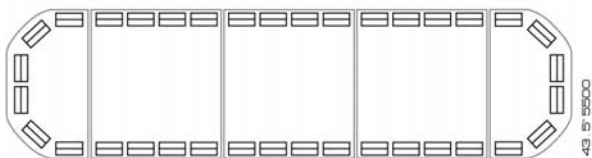

ORDER CODE	SERIES	LENGTH (APPROX)			LED's	PRICE
		INCHES	CM	FEET		
DS130	ECO	43.5"	111cm	3ft - 7.5"	72	£860.00
DS135	5000	43.5"	111cm	3ft - 7.5"	168	£1,340.00
DS140	5250	43.5"	111cm	3ft - 7.5"	144	£1,220.00
DS145	5500	43.5"	111cm	3ft - 7.5"	216