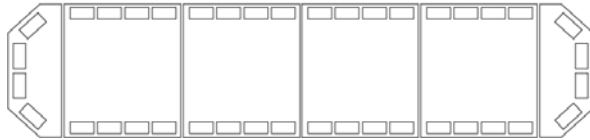

ECO SERIES - 43" (109.2cm)

3000 SERIES - 43" (109.2cm)

3500 SERIES - 43" (109.2cm)

ORDER CODE	SERIES	LENGTH (APPROX)			LED's	PRICE
		INCHES	CM	FEET		
EM109ECO	ECO	47"	120cm	3.9ft	48	£440.00
EM109	3000	47"	120cm	3.9ft	72	£610.00
EM110	3500	47"	120cm	3.9ft	96	£730.00

ECO SERIES - 47" (119.4cm)

3000 SERIES - 47" (119.4cm)

3500 SERIES - 47" (119.4cm)

ORDER CODE	SERIES	LENGTH (APPROX)			LED's	PRICE
		INCHES	CM	FEET		
EM115ECO	ECO	54.5"	138cm	4.5ft	48	£500.00
EM115	3000	54.5"	138cm	4.5ft	72	£670.00
EM116	3500	54.5"	138cm	4.5ft	120	£910.00

ECO SERIES - 54.5" (138.4cm)

3000 SERIES - 54.5" (138.4cm)

3500 SERIES - 54.5" (138.4cm)

ORDER CODE	SERIES	LENGTH (APPROX)			LED's	PRICE
		INCHES	CM	FEET		
EM120ECO	ECO	59"	150cm	4.9ft	48	£500.00
EM120	3000	59"	150cm	4.9ft	72	£670.00
EM121	3500	59"	150cm	4.9ft	120	£910.00

ECO SERIES - 59" (149.9cm)

3000 SERIES - 59" (149.9cm)

3500 SERIES - 59" (149.9cm)

ORDER CODE	SERIES	LENGTH (APPROX)			LED's	PRICE
		INCHES	CM	FEET		
EM125ECO	ECO	66"	168cm	5.5ft	48	£560.00
EM125	3000	66"	168cm	5.5ft	72	£730.00
EM126	3500	66"	168cm	5.5ft	144	£1,090.00